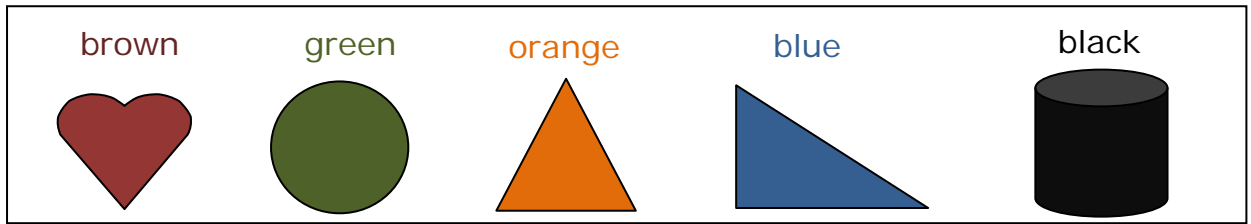

Name _____

Date _____

Color Matching- Guided Lesson

Complete the following problems:

1) Look at the color key, provided above. Use the same colors for each of the specified shapes to color in the picture.

2) Look at the color key, provided above. Use the same colors for each of the specified shapes to color in the picture.

Name _____

Date _____

3) Look at the color key, provided above. Use the same colors for each of the specified shapes to color in the picture.